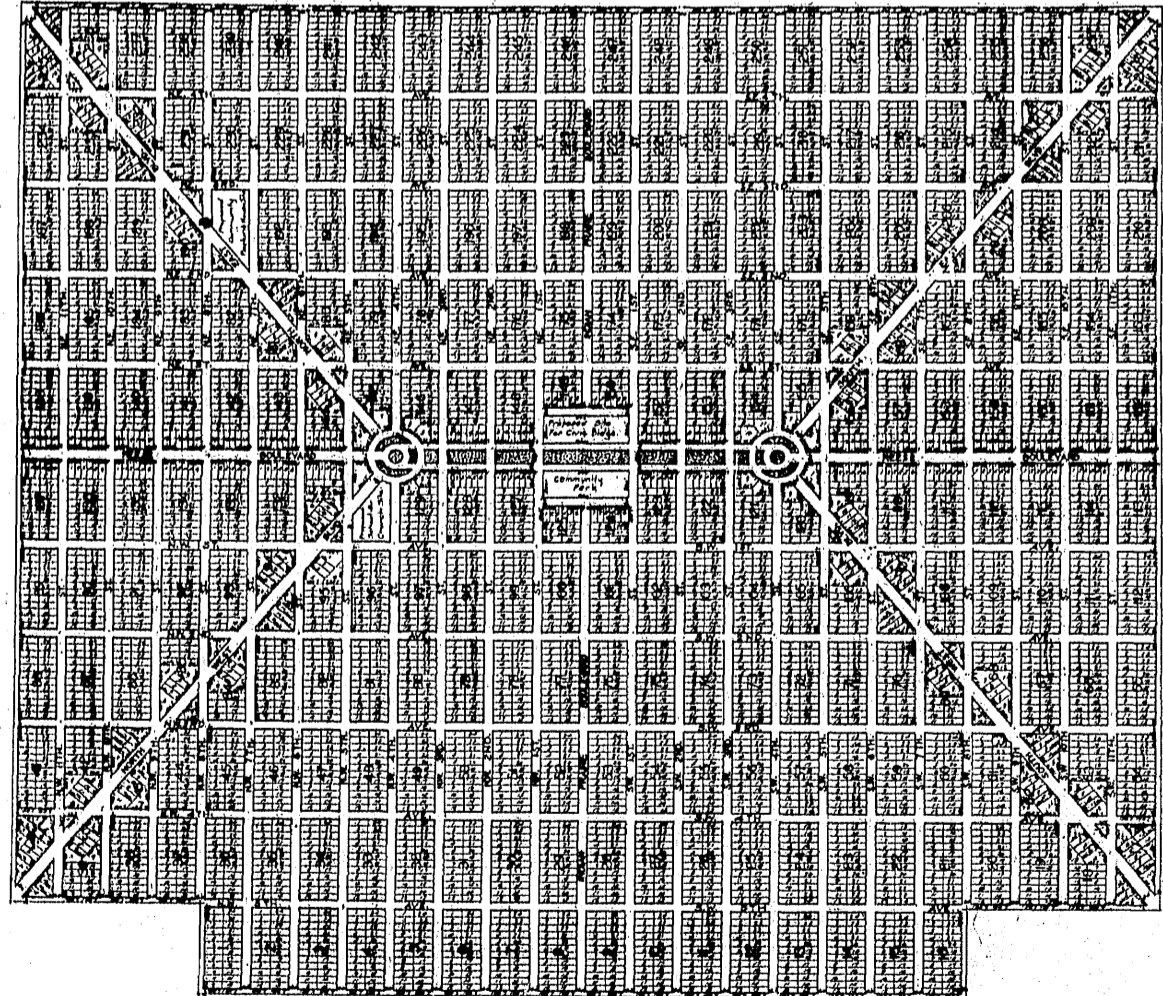

Sale starts tomorrow At 211 East Flagler St.

Study the above plat of ALFORD CITY closely. Choose your lot. Come in Thursday morning. Sale starts at 9:00 a. m. COME EARLY!

Live in the City---Work on the Farm MANY BUYERS OF ALFORD CITY

5-Acre Truck Farms are going to live in the city and work on their farms. In that way they will get all the pleasures and conveniences of a modern town and all the advantages and profits of a rich soil that grows anything. Two days ago these farms were selling at $375 each, today they are $750 and cheap at that.

The Richest Farms in all Florida for only $750 EACH